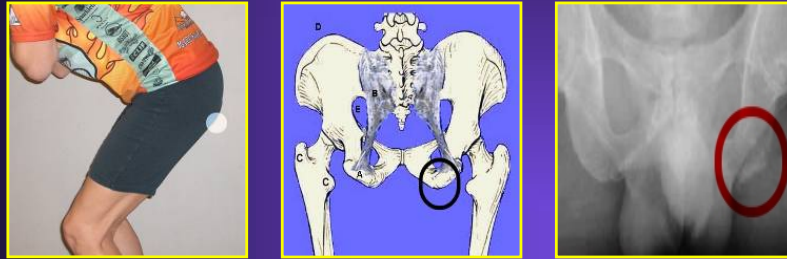

Ischial Tuberosity Pain

Saddle Soreness

ABC Slide Show

6

ABC Saddle Soreness Slide Show.

The ischial tuberosities are the sit bones.

The left picture shows a light circle around the ischial tuberosity.

The middle diagram shows a black oval around the ischial tuberosity.

Ischial tuberosity: A

Sacrotuberous ligament: B

Greater trochanter of femur: C

Iliac crest: D

Greater sciatic foramen: E

The X-ray on the right shows a red-oval round ill-defined erosions with adjacent sclerosis at the left ischial tuberosity.